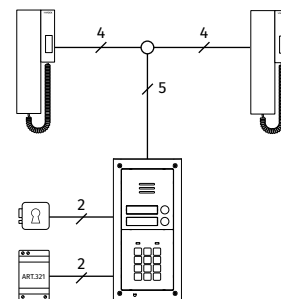

4KC Digiphone Kit

One way or two way audiokit with codelock

	4KC-1	4KC-1S	4KC-2	4KC-2S
CONNECTION	STANDARD 3+1 AUDIO			
OUTDOOR STATION	4000 Series			
SPEAKER UNIT MODULE	1 x 4836-1		1 x 4836-2	
CALL BUTTONS	1		2	
DOOR OPENING	Built-in Lock Relay			
CALL	Electronic Call Tone			
CODELOCK UNIT	1 x 4901			
CODES / RELAYS	3 / 3			
ILLUMINATION	Yes, back-lit buttons			
MOUNTING BOX	1 x 4852	1 x 4882	1 x 4852	1 x 4882
RAINSHIELD OPT.¹	4872	4892	4872	4892
SIZE	2 modules			
MOUNTING	Flush	Surface	Flush	Surface
INDOOR STATION	1 x 3011		2 x 3011	
SERIES	3000 Series Smart Range			
CALL	Electronic Call Tone			
BUTTONS	1: Door open			
CONTROLS	Call tone volume (3 Levels)			
MOUNTING	Surface			
POWER SUPPLY UNIT	1 x 321			
INPUT/OUTPUT/VA	230Vac / 12Vac / 15VA			
SIZE	3 Modules A Type DIN Box (52.5x105x65mm)			
MOUNTING	DIN bar or direct wall fixing			
PACKAGING	Giftbox			
SIZE	29x29.5x7cm		40x29.5x7cm	
WEIGHT	2.4Kg	2.8Kg	2.7Kg	3.1Kg

¹ To be ordered separately