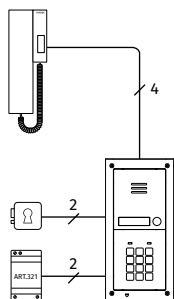

4KC Digiphone Kit

One way or two way audiokit with codelock

	4KC-1	4KC-1S	4KC-2	4KC-2S
CONNECTION	STANDARD 3+1 AUDIO			
OUTDOOR STATION	4000 Series			
SPEAKER UNIT MODULE	1 x 4836-1		1 x 4836-2	
CALL BUTTONS	1		2	
DOOR OPENING	Built-in Lock Relay			
CALL	Electronic Call Tone			
CODELOCK UNIT	1 x 4901			
CODES / RELAYS	3 / 3			
ILLUMINATION	Yes, back-lit buttons			
MOUNTING BOX	1 x 4852	1 x 4882	1 x 4852	1 x 4882
RAINSHIELD OPT.¹	4872	4892	4872	4892
SIZE	2 modules			
MOUNTING	Flush	Surface	Flush	Surface
INDOOR STATION	1 x 3011		2 x 3011	
SERIES	3000 Series Smart Range			
CALL	Electronic Call Tone			
BUTTONS	1: Door open			
CONTROLS	Call tone volume (3 Levels)			
MOUNTING	Surface			
POWER SUPPLY UNIT	1 x 321			
INPUT/OUTPUT/VA	230Vac / 12Vac / 15VA			
SIZE	3 Modules A Type DIN Box (52.5x105x65mm)			
MOUNTING	DIN bar or direct wall fixing			
PACKAGING	Giftbox			
SIZE	29x29.5x7cm		40x29.5x7cm	
WEIGHT	2.4Kg	2.8Kg	2.7Kg	3.1Kg

¹ To be ordered separately