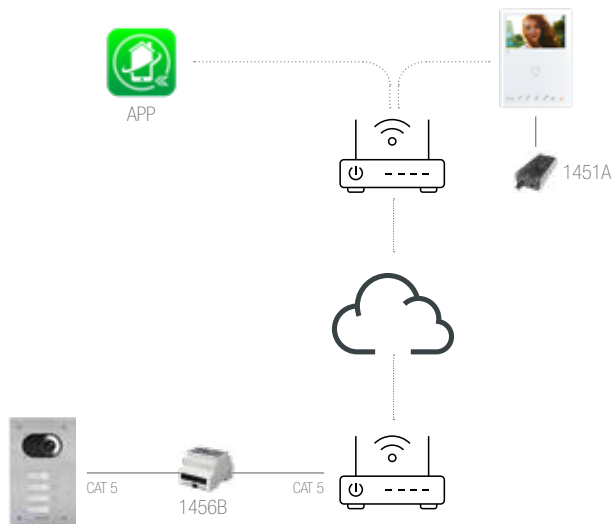

FROM HISTORIC BUILDINGS
TO LARGE RESIDENTIAL AND
INDUSTRIAL COMPLEXES.

POSITIVE PERKS ONLY

The new **cloud-based video entry** is an **ideal IP solution** for tackling difficult or complex application situations.

This is the case in **historic buildings** or buildings of **high artistic value**, where it is not possible or advisable to carry out invasive construction work, or in renovation projects.

Likewise, this solution helps to achieve significant savings in terms of material costs and installation times if applied to **large residential** or **industrial** complexes.