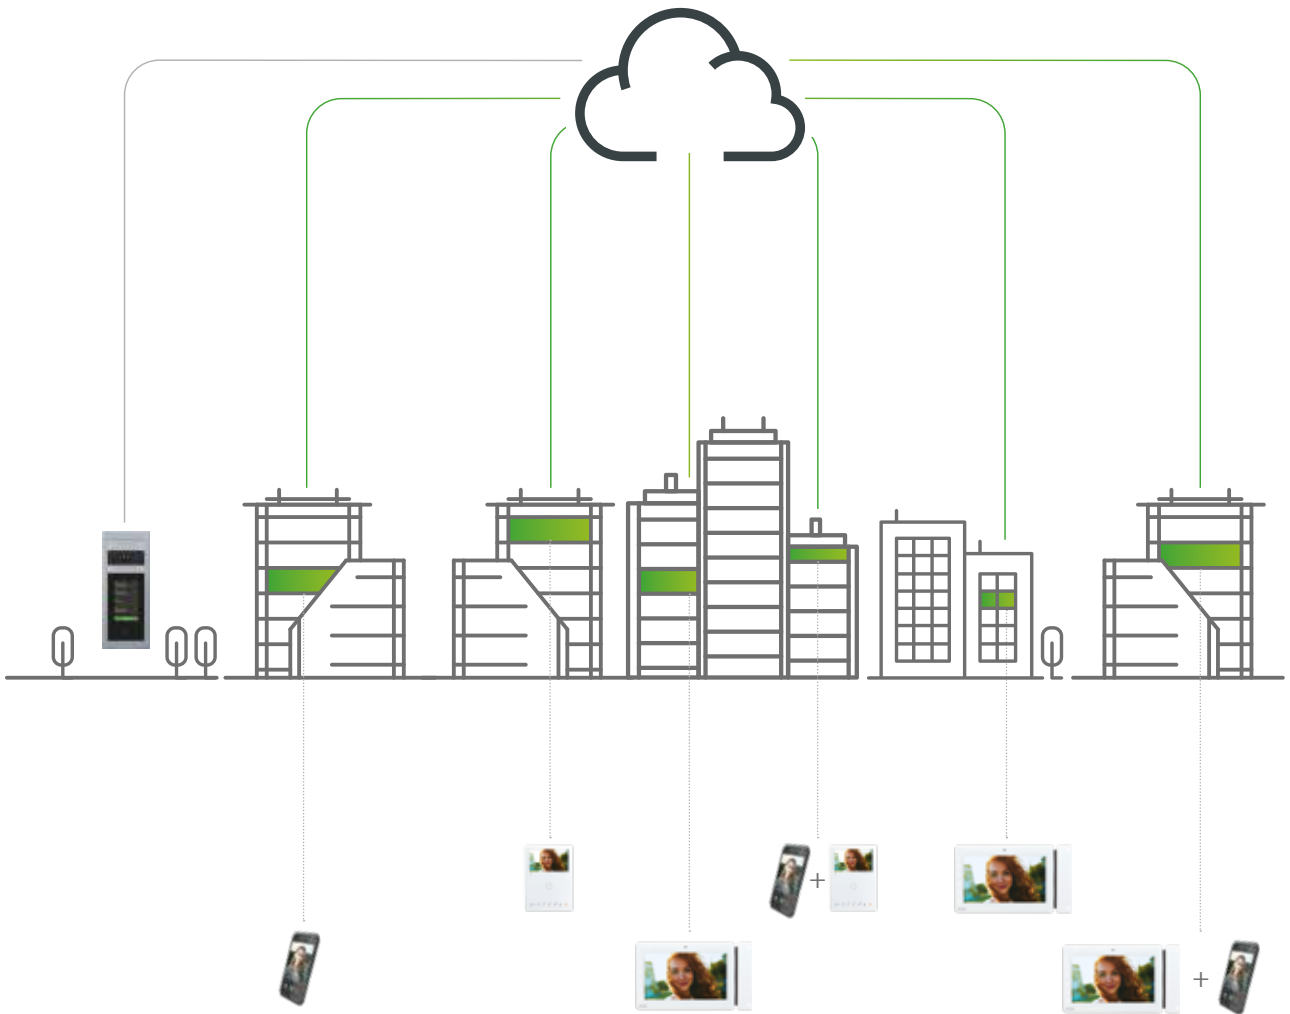

BESPOKE

CONCIERGE 1952N

VIP MANAGER

MULTI USER GATEWAY